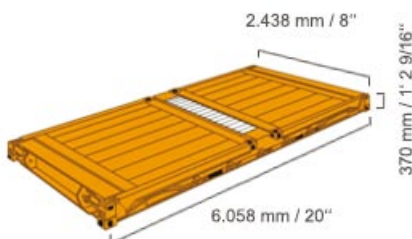

20' Open Top

Rauminhalt: 32,5 cbm / 1,149 cbft
 ISO Type Group: 22 UT
 ISO Size Type: 22 U1

40' Open Top

Rauminhalt: 66,8 cbm / 2,359 cbft
 ISO Type Group: 42 UP
 ISO Size Type: 42 U1

20' Flatrack

ISO Type Group: 22 PC
 ISO Size Type: 22 P8

40' Flatrack High Cube

ISO Type Group: 45 PC
 ISO Size Type: 45 P8

20' Plattform

ISO Type Group: 22 PC
 ISO Size Type: 22 P8

40' Platform

ISO Type Group: 45 PC

ISO Size Type: 45 P8