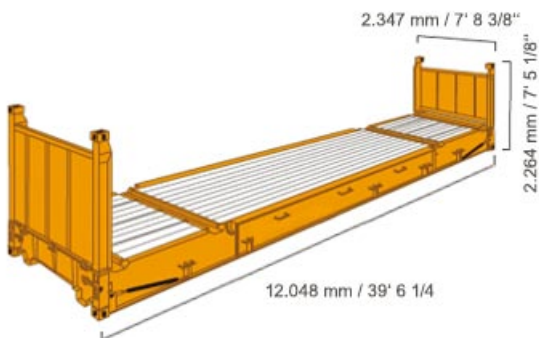

20' Hardtop

Rauminhalt: 31,8 cbm / 1,123 cbft
 ISO Type Group: 22 UP
 ISO Size Type: 22 U6

40' Hardtop

Rauminhalt: 67,2 cbm / 2,374 cbft
 ISO Type Group: 42 UP
 ISO Size Type: 42 U6

40' Hardtop High Cube

Rauminhalt: 76 cbm / 2,684 cbft
 ISO Type Group: 45 UP
 ISO Size Type: 45 U6

20' Open Top

Rauminhalt: 32,5 cbm / 1,149 cbft
 ISO Type Group: 22 UT
 ISO Size Type: 22 U1

40' Open Top

Rauminhalt: 66,8 cbm / 2,359 cbft
 ISO Type Group: 42 UP
 ISO Size Type: 42 U1

20' Flatrack

ISO Type Group: 22 PC
 ISO Size Type: 22 P8

40' Flatrack High Cube

ISO Type Group: 45 PC
 ISO Size Type: 45 P8

20' Plattform

ISO Type Group: 22 PC
 ISO Size Type: 22 P8

40' Platform

ISO Type Group: 45 PC

ISO Size Type: 45 P8