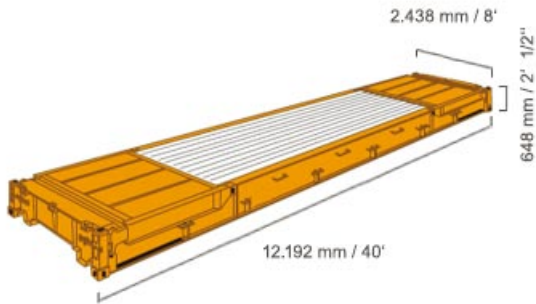

20' Open Top

Rauminhalt: 32,5 cbm / 1,149 cbft
 ISO Type Group: 22 UT
 ISO Size Type: 22 U1

40' Open Top

Rauminhalt: 66,8 cbm / 2,359 cbft
 ISO Type Group: 42 UP
 ISO Size Type: 42 U1

20' Flatrack

ISO Type Group: 22 PC
 ISO Size Type: 22 P8

40' Flatrack High Cube

ISO Type Group: 45 PC
 ISO Size Type: 45 P8

20' Plattform

ISO Type Group: 22 PC
 ISO Size Type: 22 P8

40' Platform

ISO Type Group: 45 PC

ISO Size Type: 45 P8